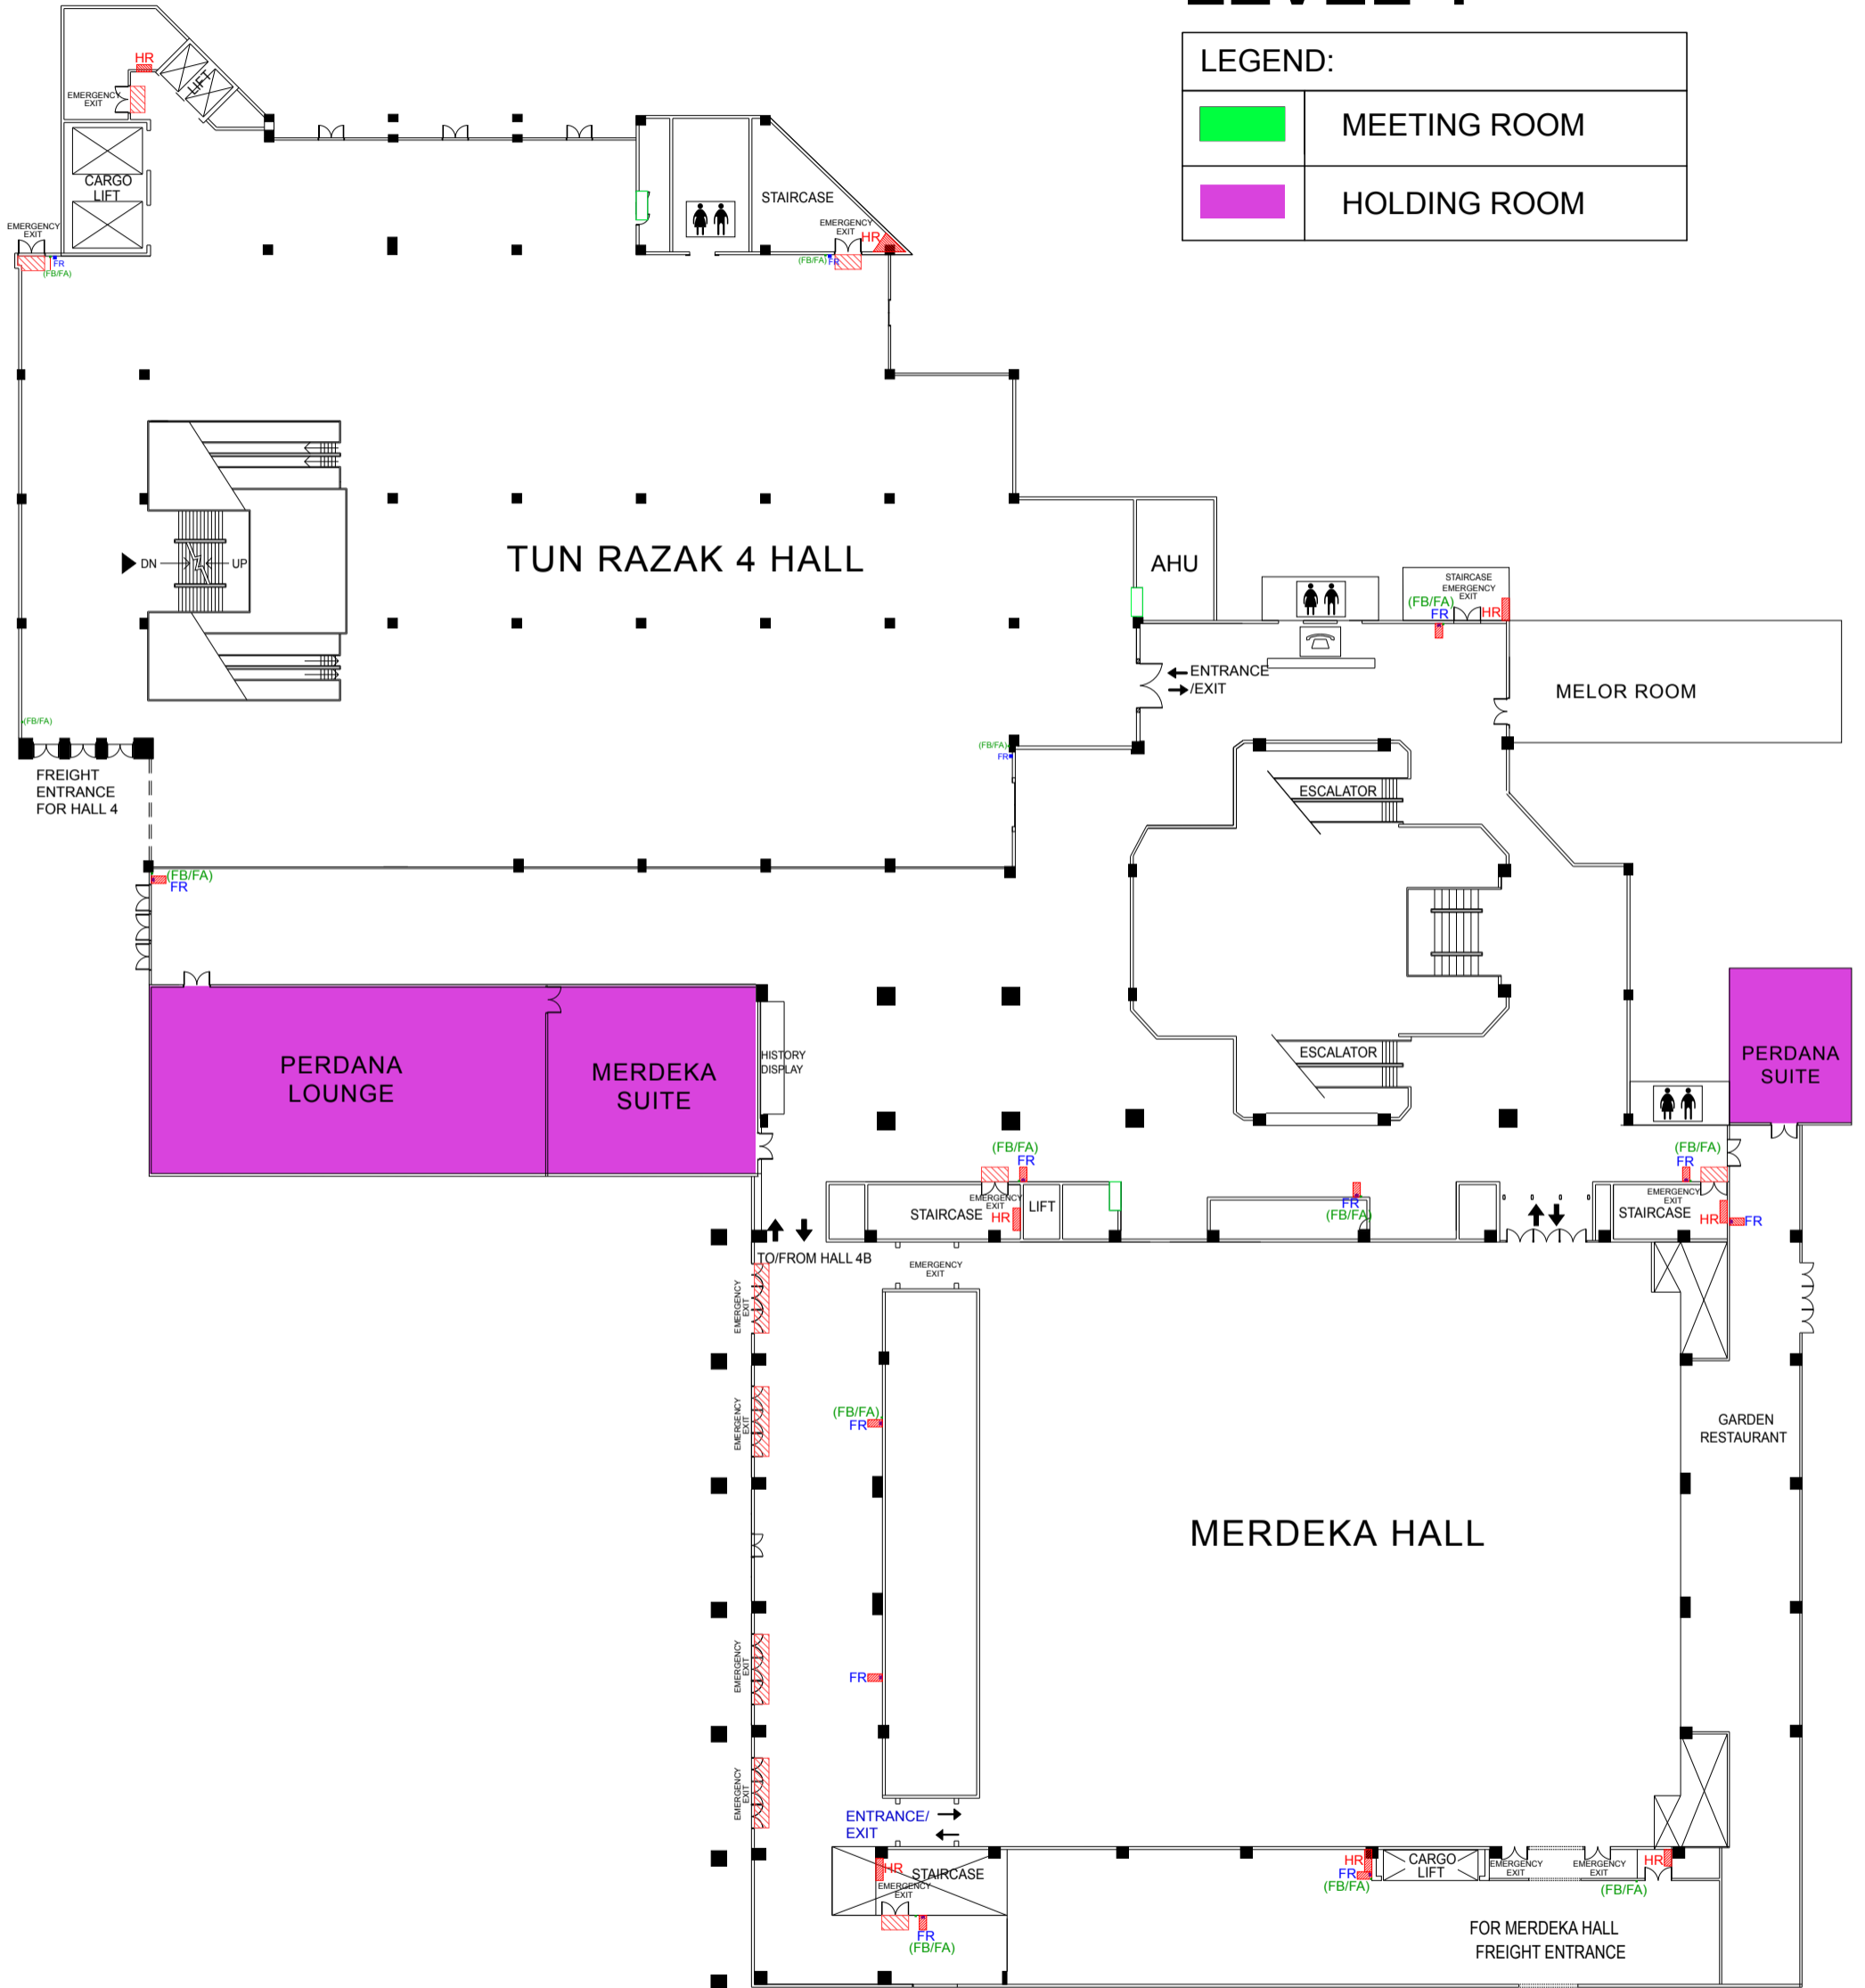

## LEGEND:

	MEETING ROOM
	HOLDING ROOM

# LEVEL 4

## LEGEND:

	MEETING ROOM
	HOLDING ROOM

ROLLER SHUTTER

# LEVEL 5

LEGEND:	
	MEETING ROOM
	HOLDING ROOM